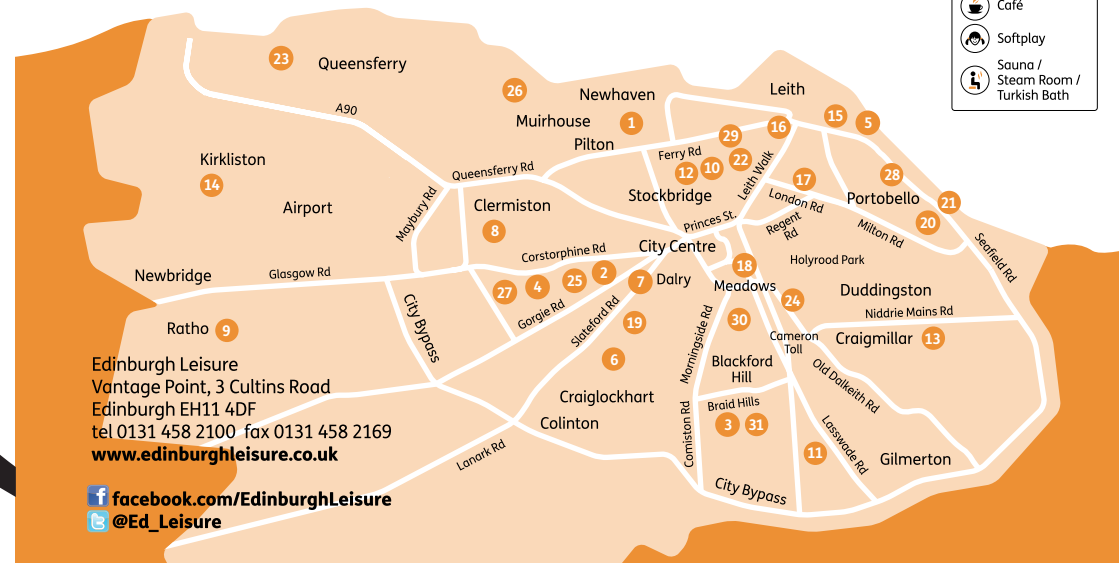

- Swimming pool
- Gym
- Fitness classes
- Sports hall
- Pitches
- Golf course
- Tennis
- Bowling
- Café
- Softplay
- Sauna / Steam Room / Turkish Bath